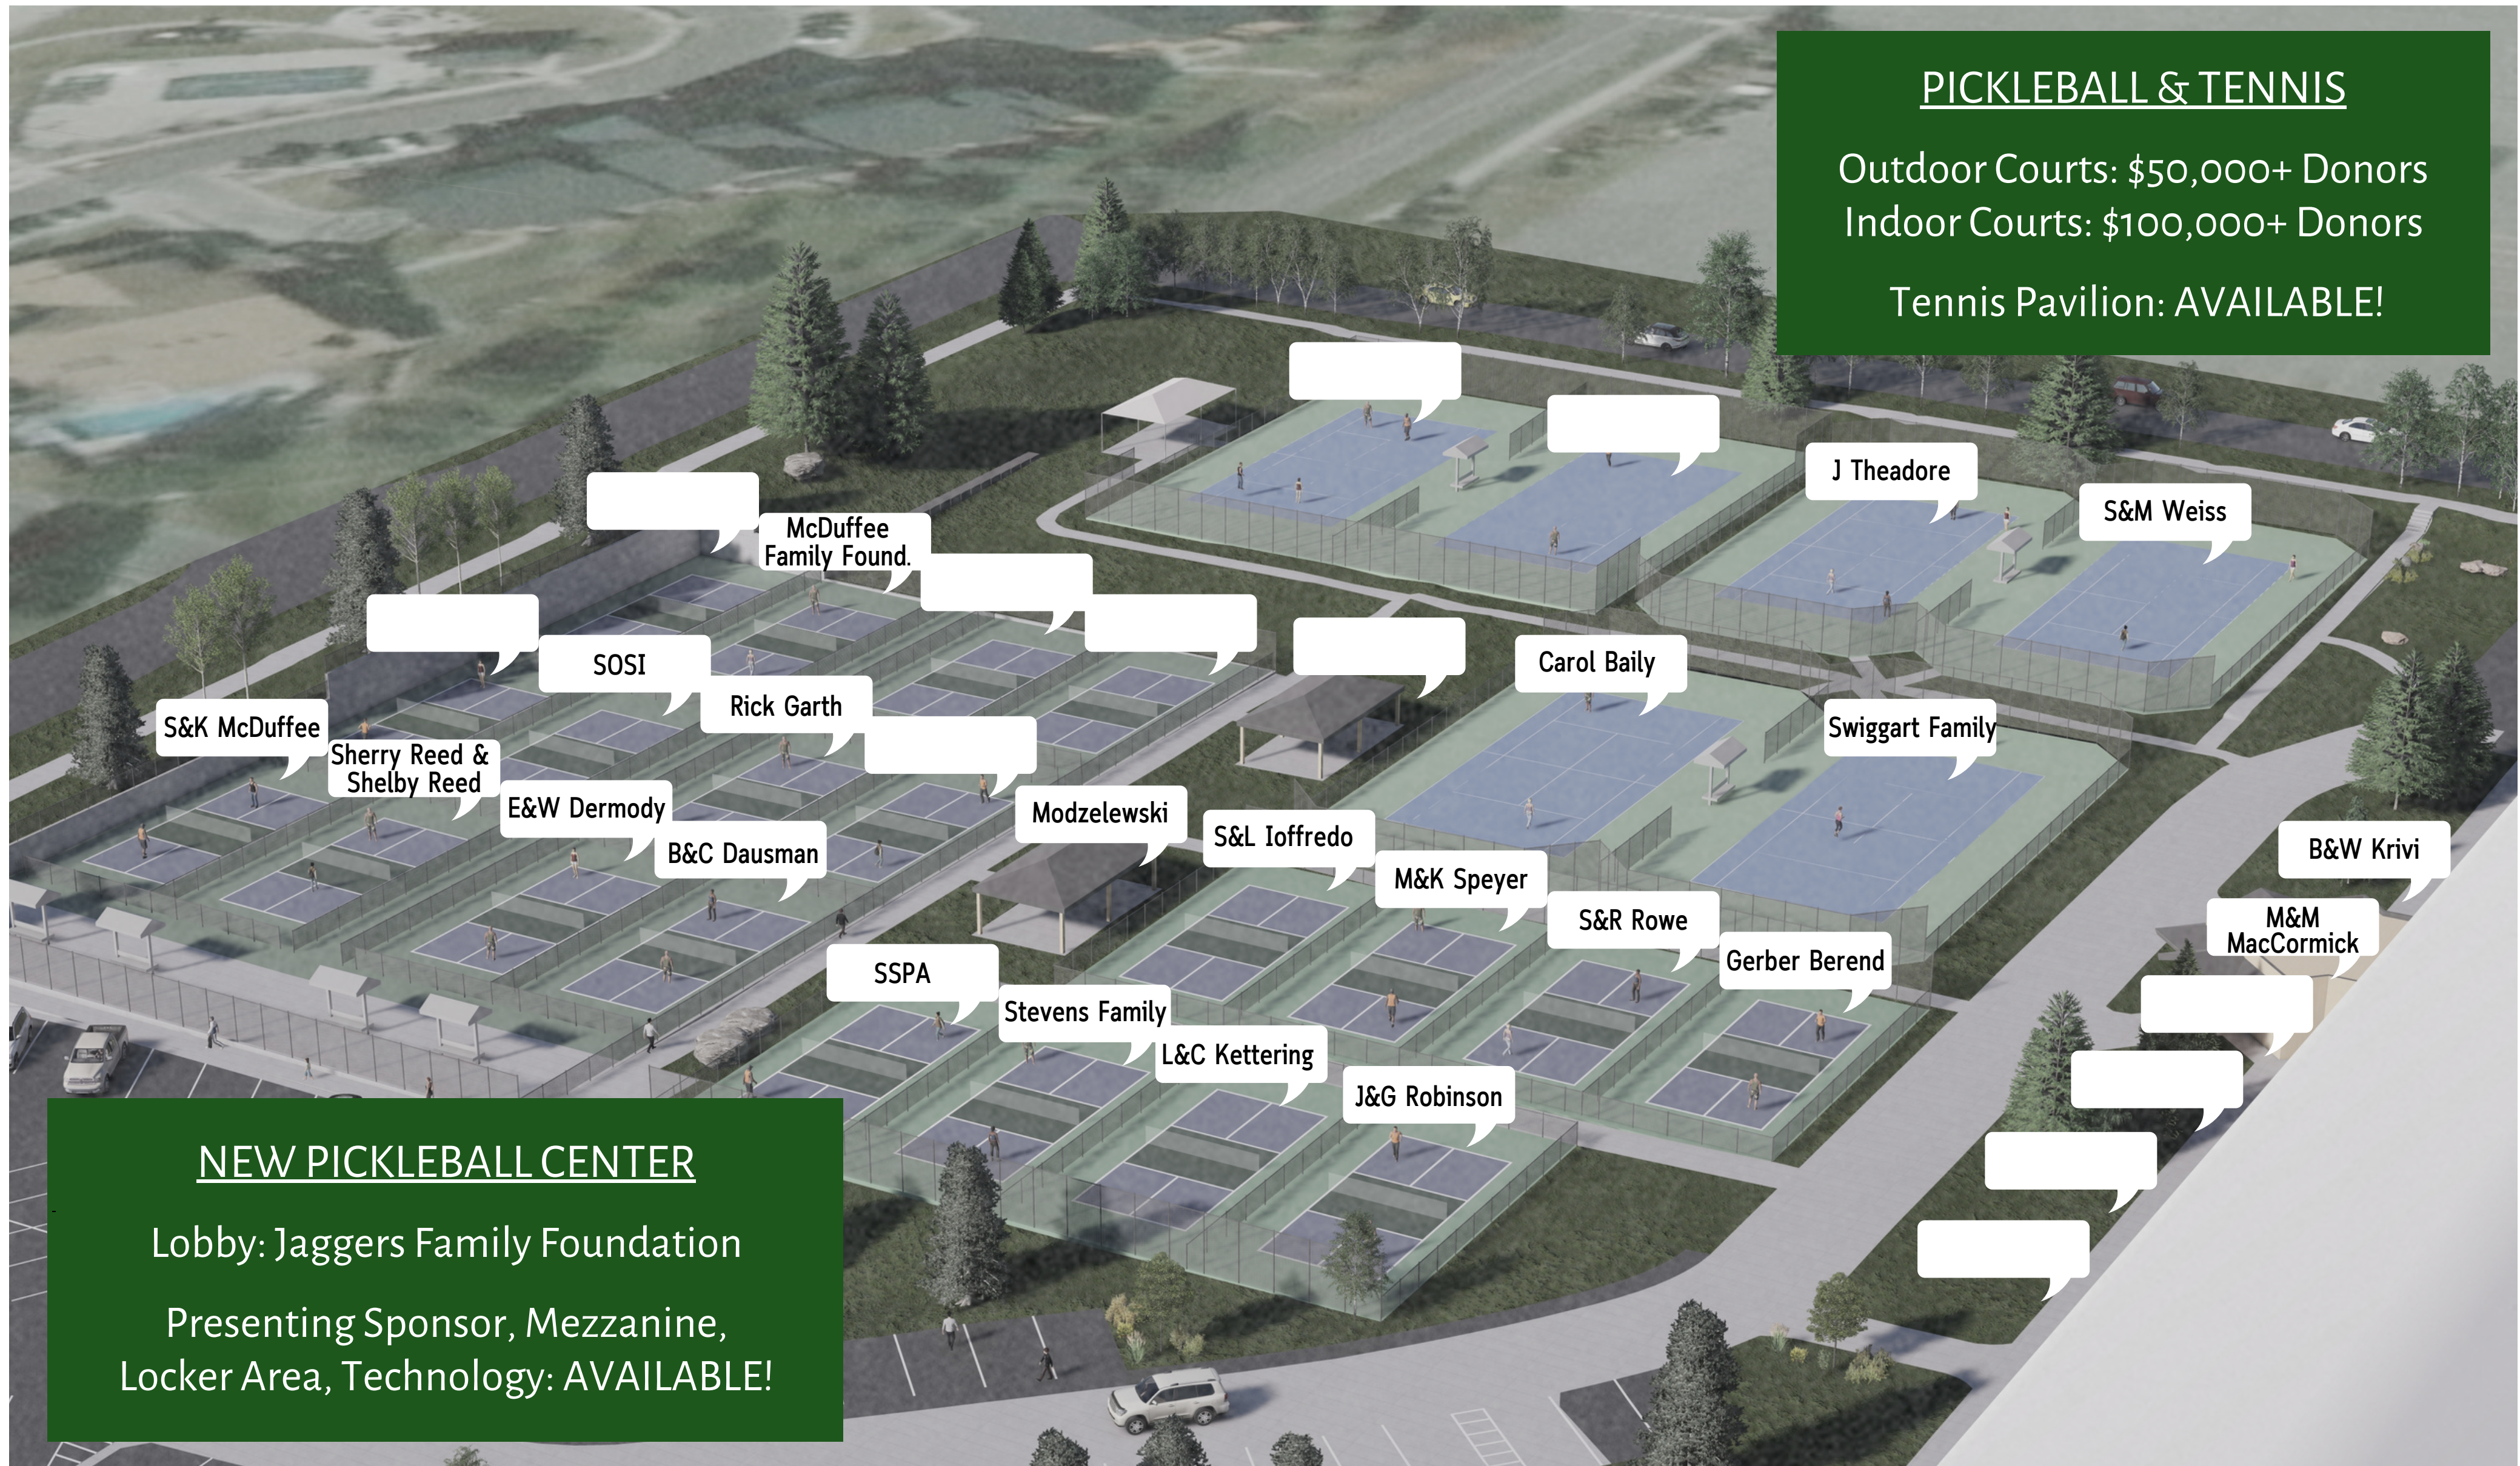

# Capital Campaign: Court & Common Area Sponsors

as of 3/1/2023

**PICKLEBALL & TENNIS**  
 Outdoor Courts: \$50,000+ Donors  
 Indoor Courts: \$100,000+ Donors  
 Tennis Pavilion: AVAILABLE!

**NEW PICKLEBALL CENTER**  
 Lobby: Jagers Family Foundation  
 Presenting Sponsor, Mezzanine,  
 Locker Area, Technology: AVAILABLE!

- S&K McDuffee
- Sherry Reed & Shelby Reed
- E&W Dermody
- B&C Dausman
- SSPA
- Stevens Family
- L&C Kettering
- J&G Robinson
- SOSI
- McDuffee Family Found.
- Rick Garth
- Modzelewski
- S&L Ioffredo
- M&K Speyer
- S&R Rowe
- Gerber Berend
- Carol Baily
- Swiggart Family
- J Theodore
- S&M Weiss
- B&W Krivi
- M&M MacCormick