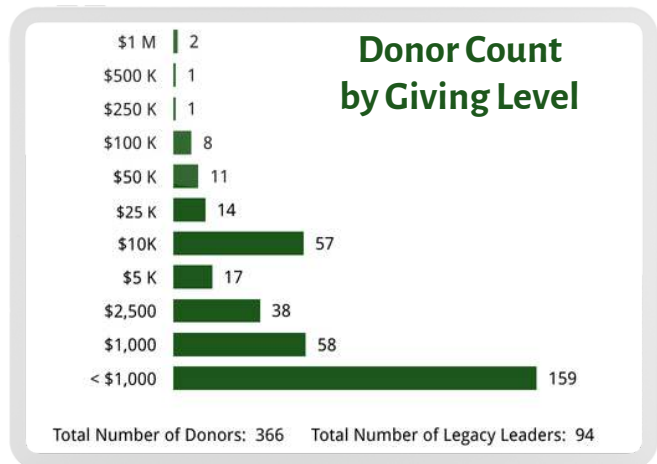

As of December 31, 2022
† Includes gift in honor of Carol Baily